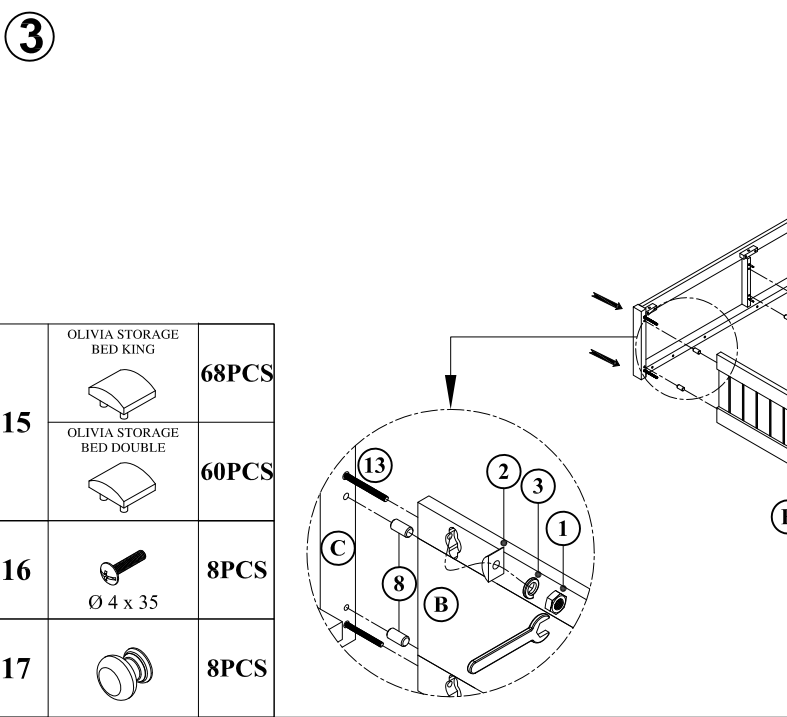

TOOLS REQUIRED

- Please use a phillips head screwdriver (not included) and Allen key part 7 (included) and Spanner part 4 (included) to assemble the Olivia Storage Bed

ASSEMBLY INSTRUCTIONS

	PARTS	QTY		PARTS	QTY
A		1PC	1		4PCS
B		1PC	2		4PCS
C		1PC	3		4PCS
D		1PC	4		1PC
E		2PCS	5		12PCS
F		2PCS	6		12PCS
G		1PC	7		1PC
H		2PCS	8		24PCS
I	OLIVIA STORAGE BED KING (9x53x735mm) 	34PCS	9		8PCS
	OLIVIA STORAGE BED DOUBLE (9x53x660mm) 	30PCS	10		8PCS
J		1PC	11		11PC
K		4PCS	12		6PCS
L		4PCS	13		4PCS
			14		14PCS